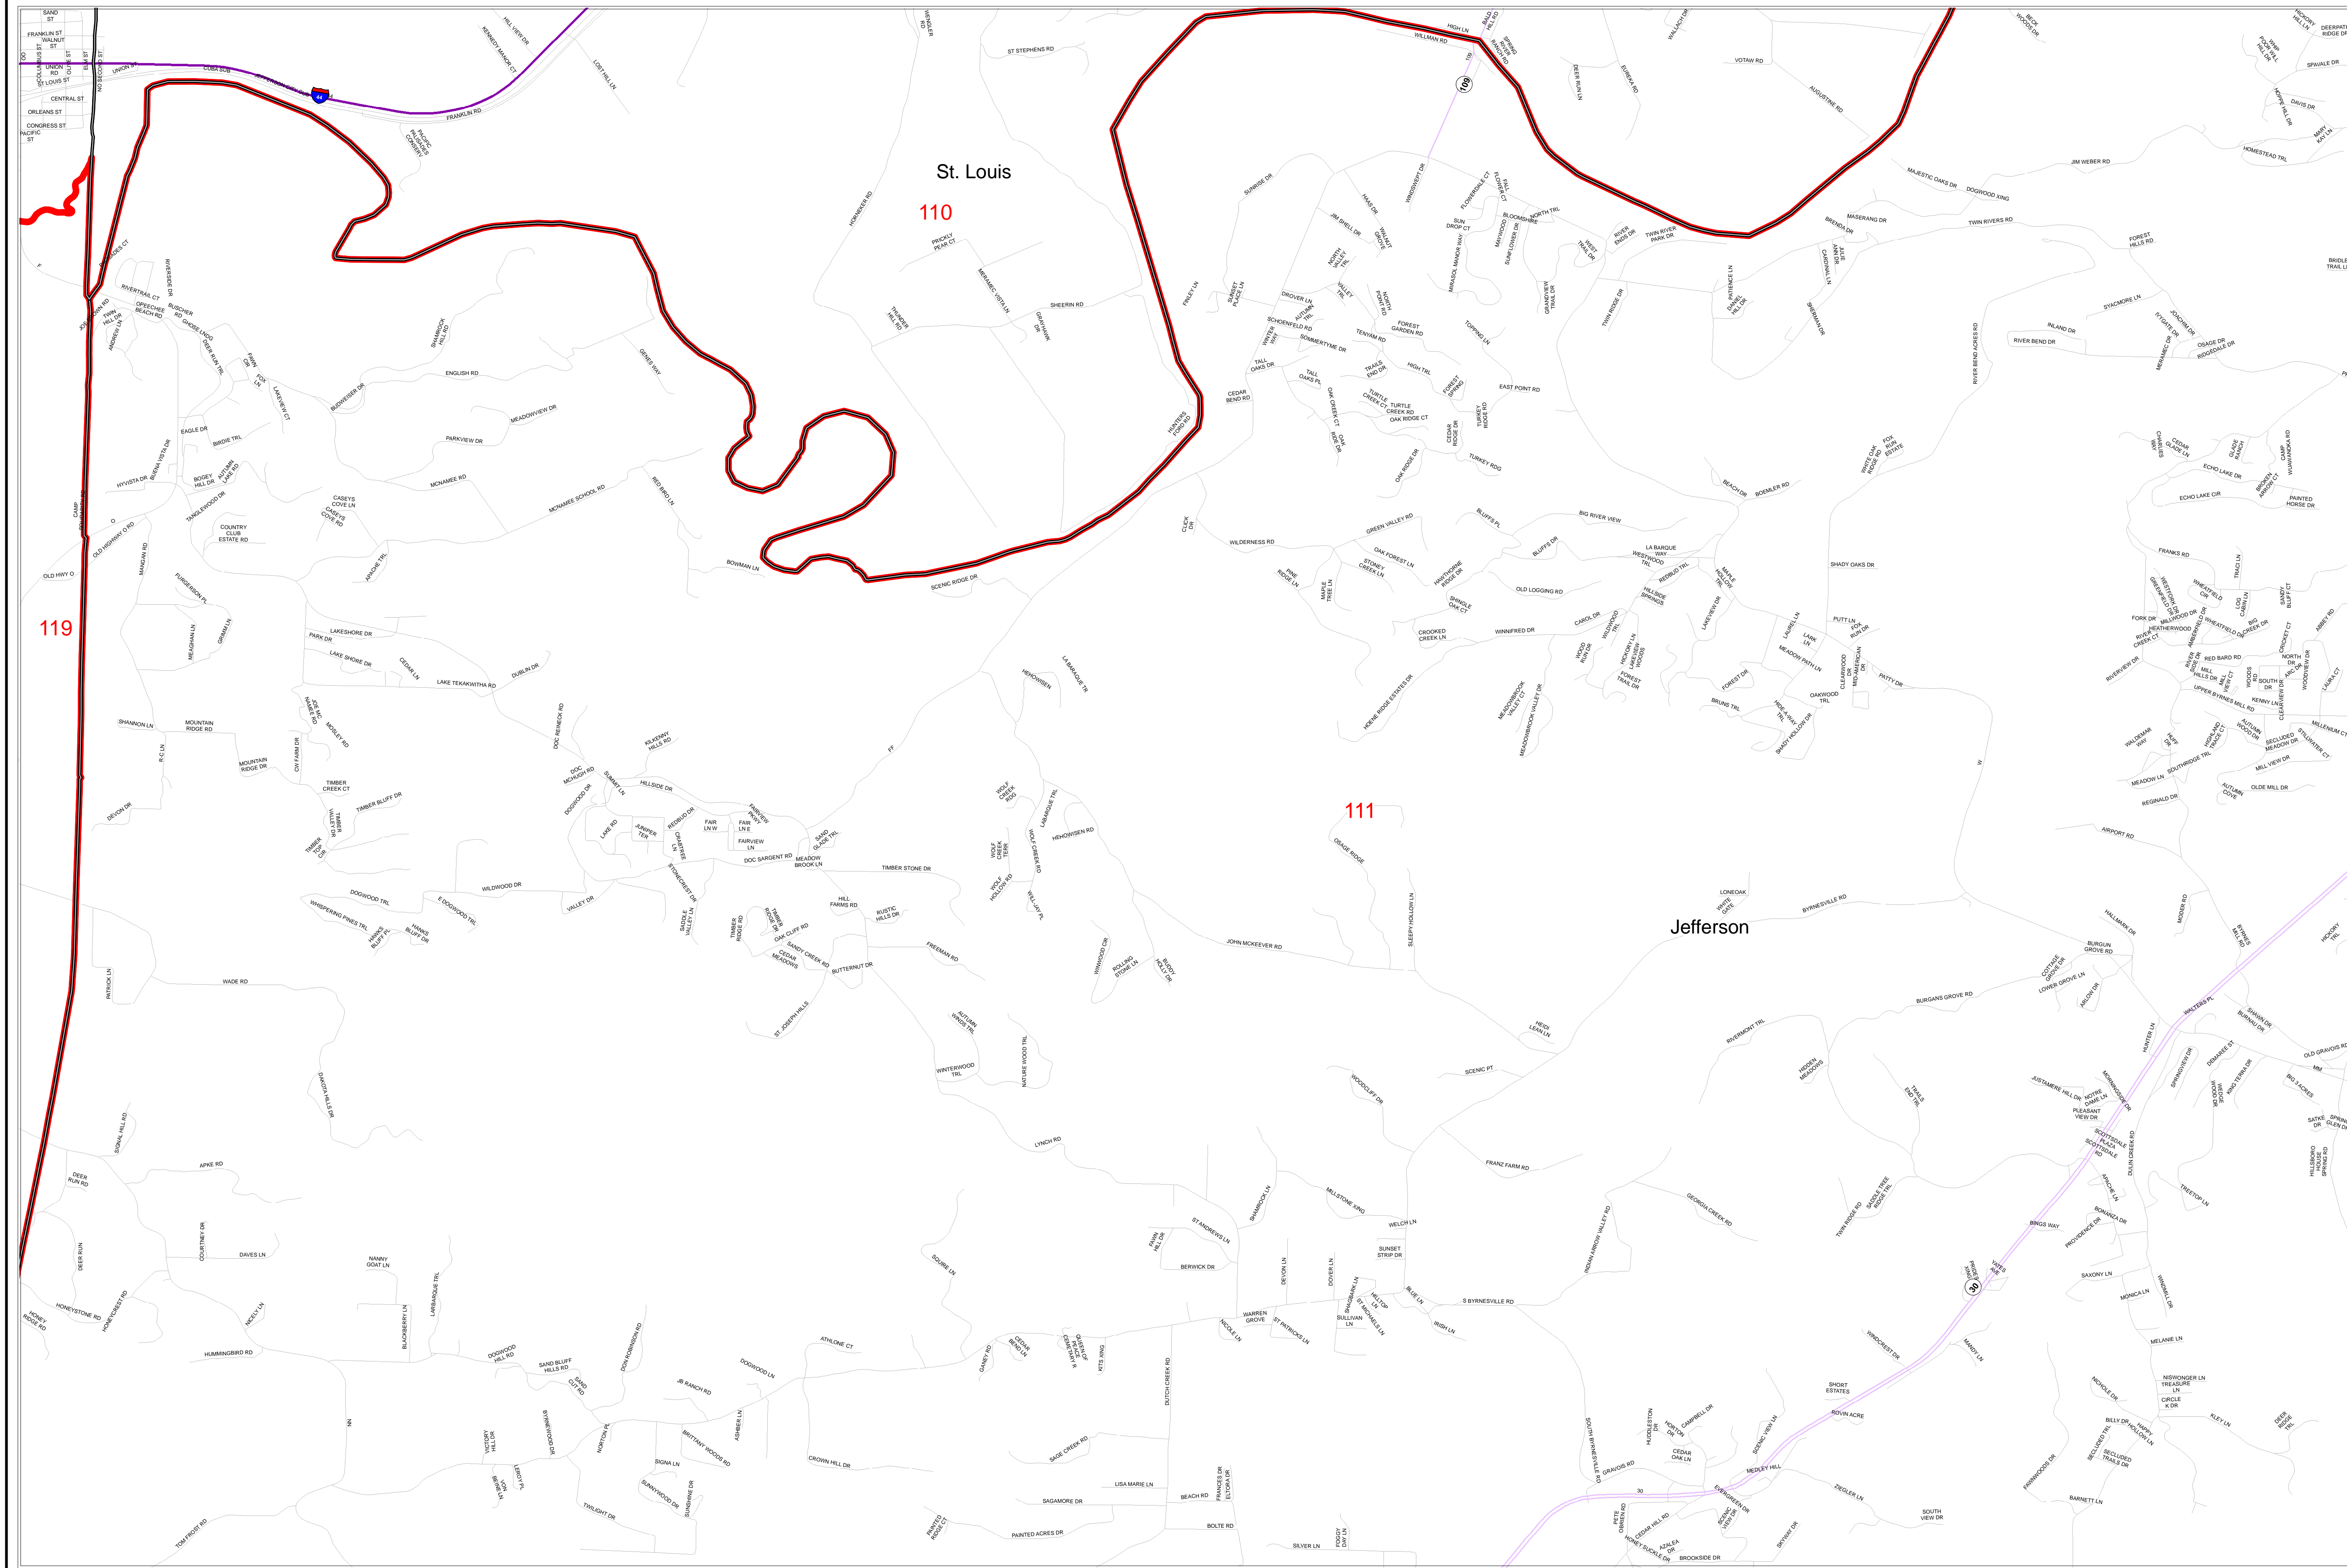

House Apportionment Plan 2011

Missouri Appellate Apportionment Commission

St. Louis County